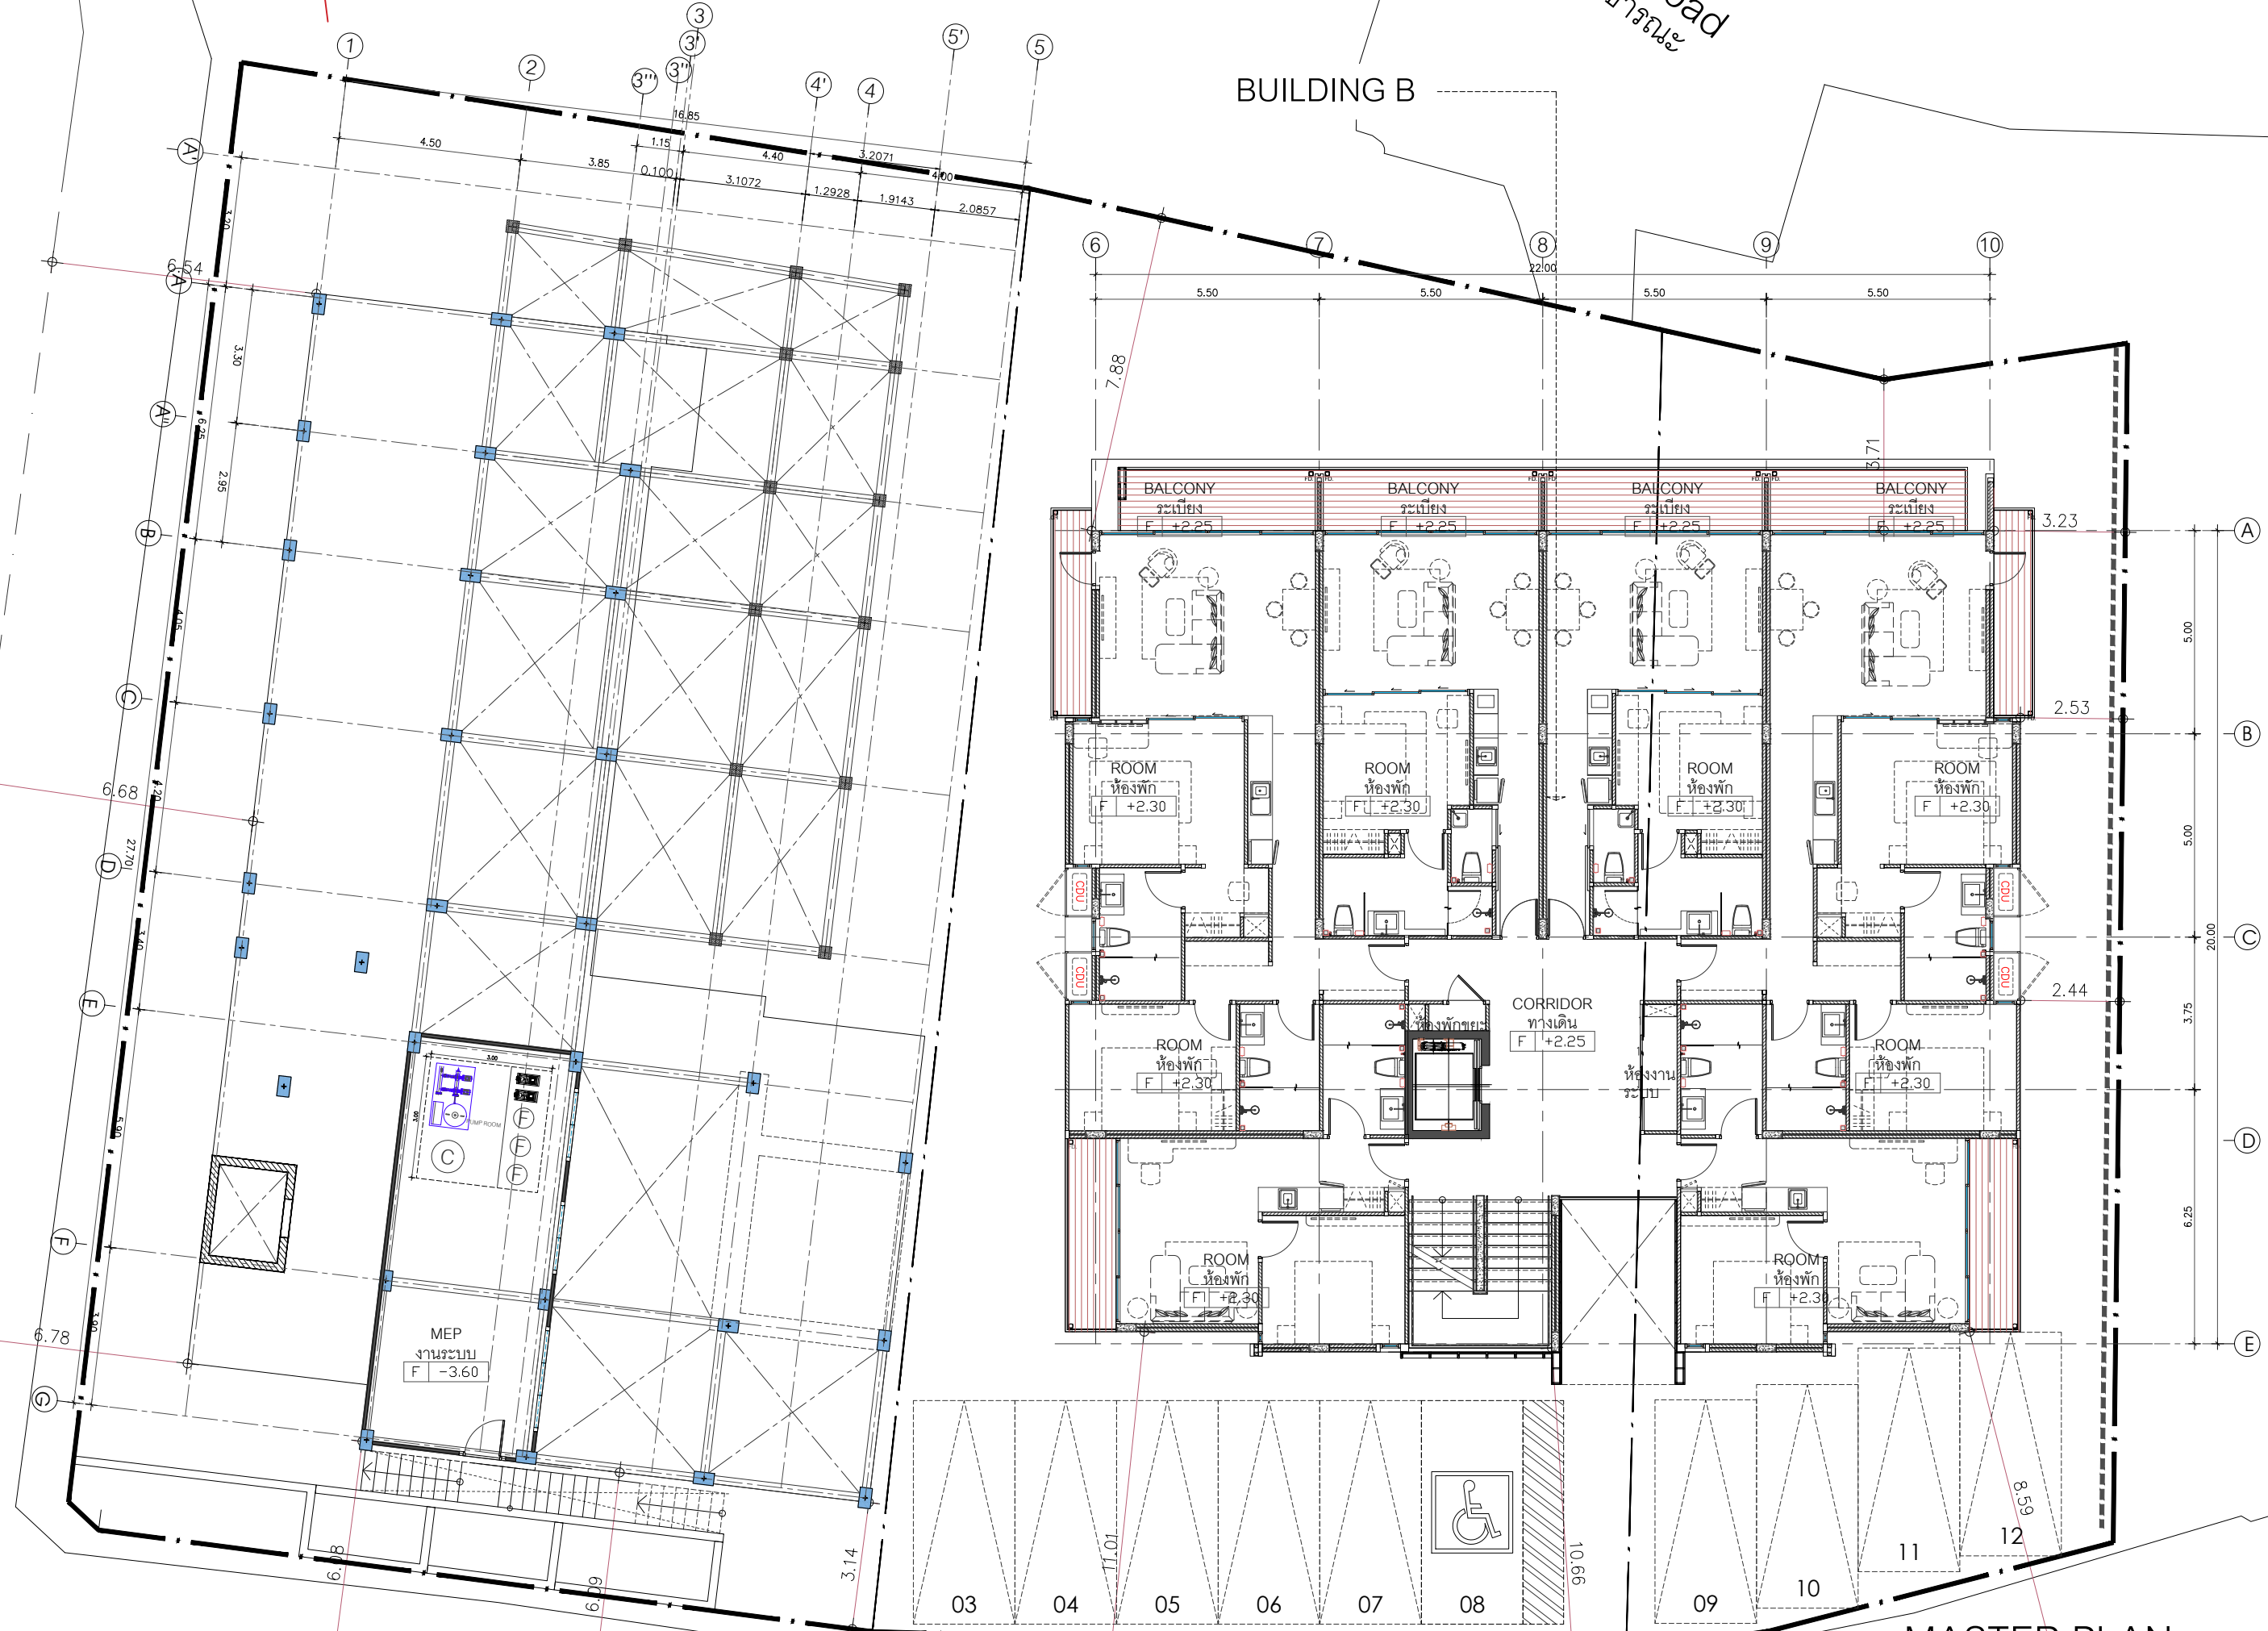

CORAL BEACH OCEAN VIEW RESORT

PATONG PHUKET

10th . August. 2025

BUILDING B

Public Road

Public Road

Public Road

MASTER PLAN  
2nd LEVEL

SCALE 1:150

Public Road

Public Road

Public Road

BUILDING B

MASTER PLAN  
3rd LEVEL

SCALE 1:150

MASTER PLAN  
5th LEVEL  
SCALE 1:150

MASTER PLAN  
6th LEVEL  
SCALE 1:150

MASTER PLAN  
7th LEVEL

SCALE 1:150