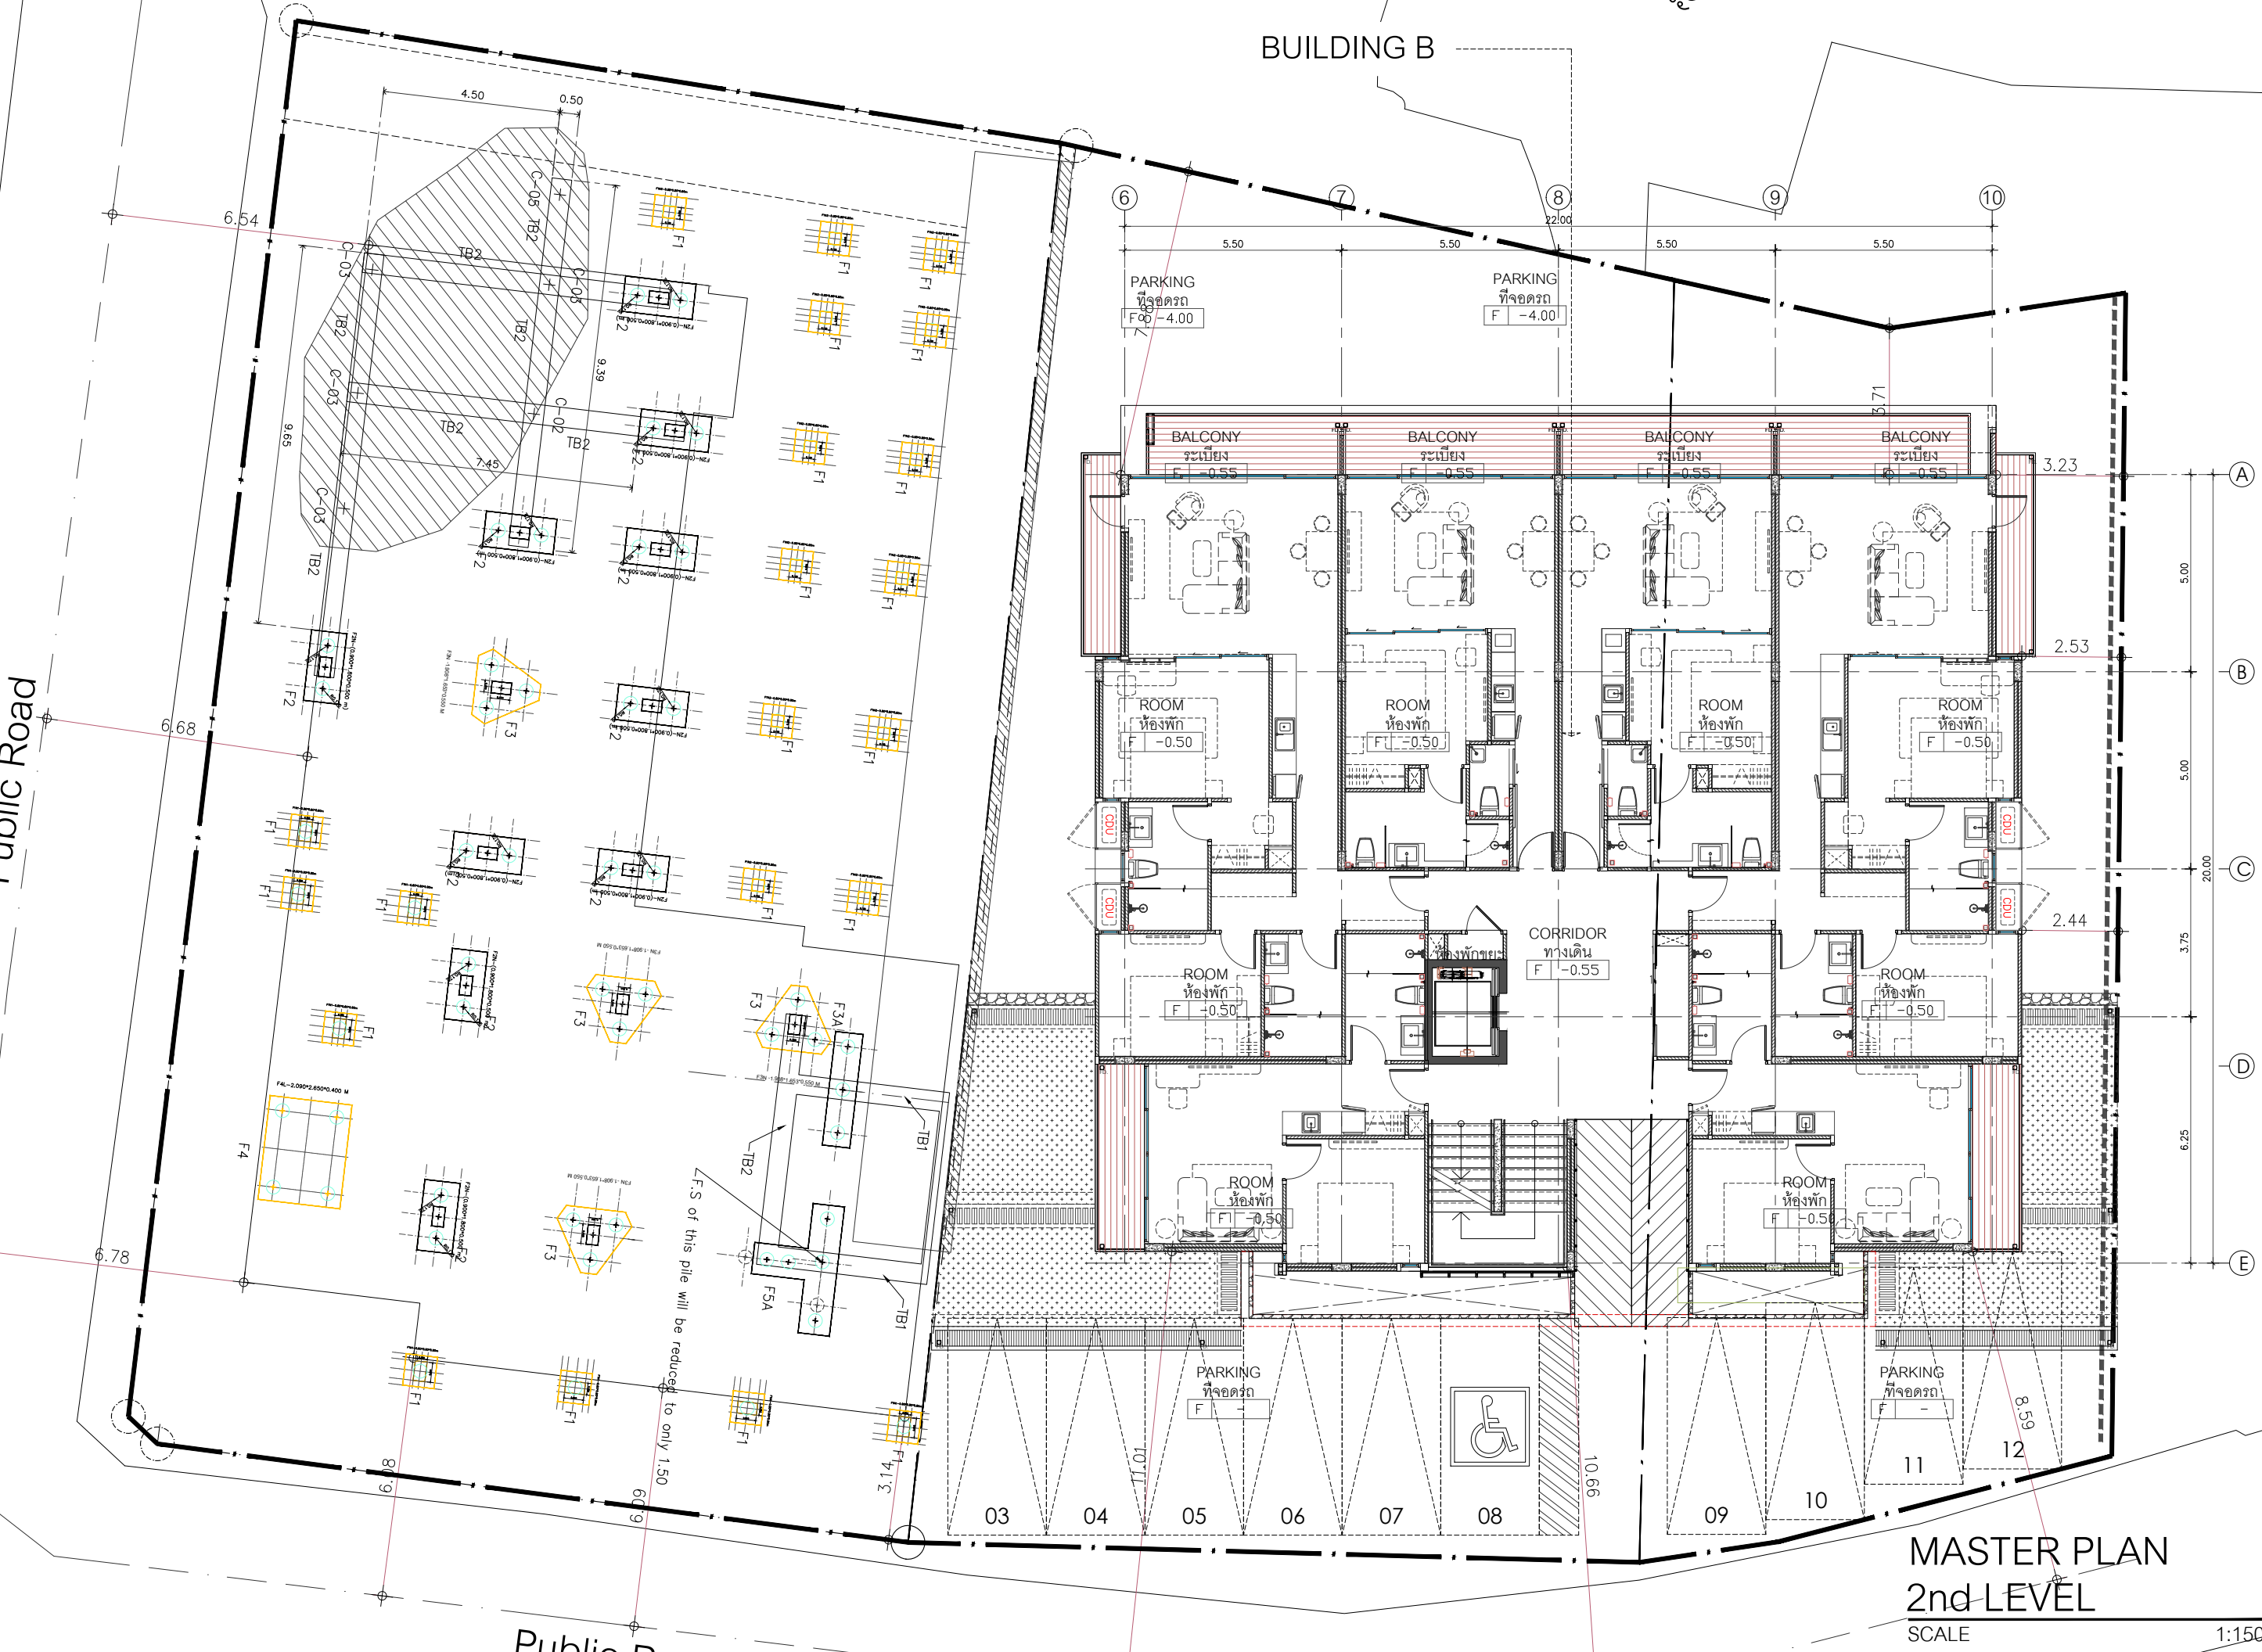

CORAL BEACH OCEAN VIEW RESORT

PATONG PHUKET

10th . August. 2025

BUILDING B

Public Road

Public Road

Public Road

MASTER PLAN  
2nd LEVEL

SCALE 1:150

Public Road

Public Road

Public Road

BUILDING B

MASTER PLAN  
3rd LEVEL

SCALE 1:150

MASTER PLAN  
5th LEVEL  
SCALE 1:150

MASTER PLAN  
6th LEVEL  
SCALE 1:150

MASTER PLAN  
7th LEVEL

SCALE 1:150